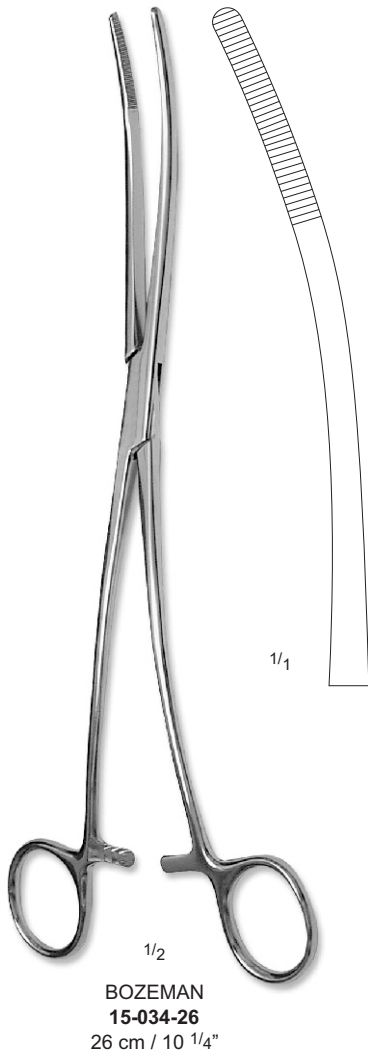

SPONGE FORCEPS

15

Sinus & Dressing Forceps

Swab Forceps, Sponge Holding Forceps

Dressing & Sponge Forceps

15-036-18	– 18 cm / 7 1/8" –	15-037-19
15-036-20	– 20 cm / 8" –	15-037-20
15-036-24	– 24 cm / 9 1/2" –	15-037-25