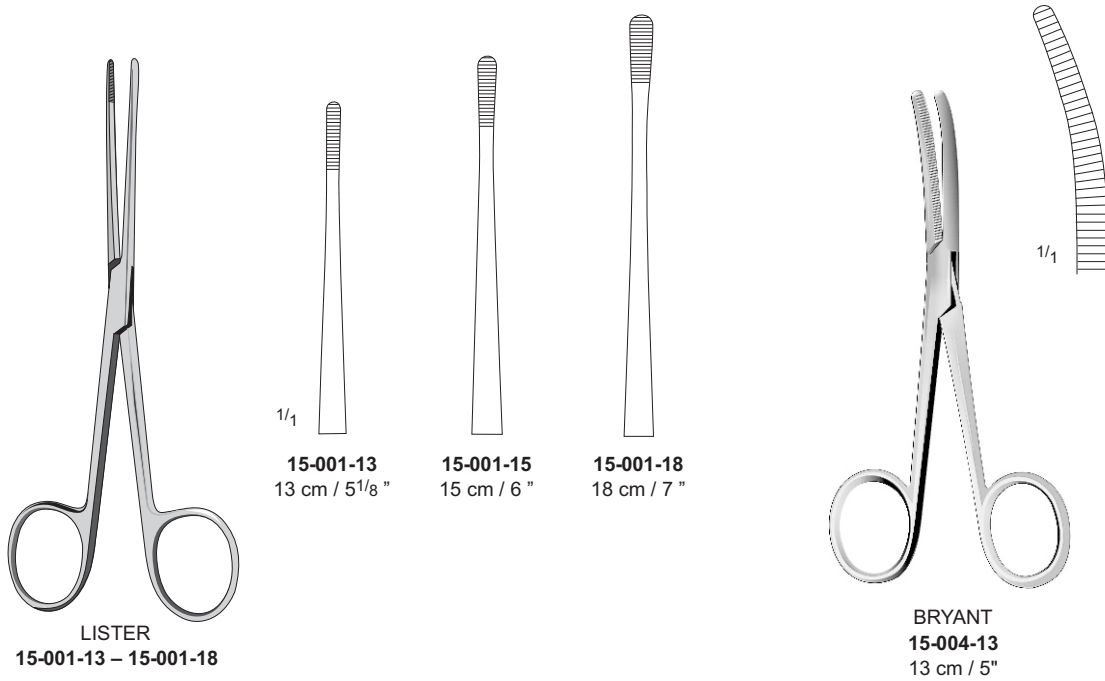

SPONGE FORCEPS

15

Sinus & Dressing Forceps

Swab Forceps, Sponge Holding Forceps

Dressing & Sponge Forceps

15-036-18	– 18 cm / 7 1/8" –	15-037-19
15-036-20	– 20 cm / 8" –	15-037-20
15-036-24	– 24 cm / 9 1/2" –	15-037-25