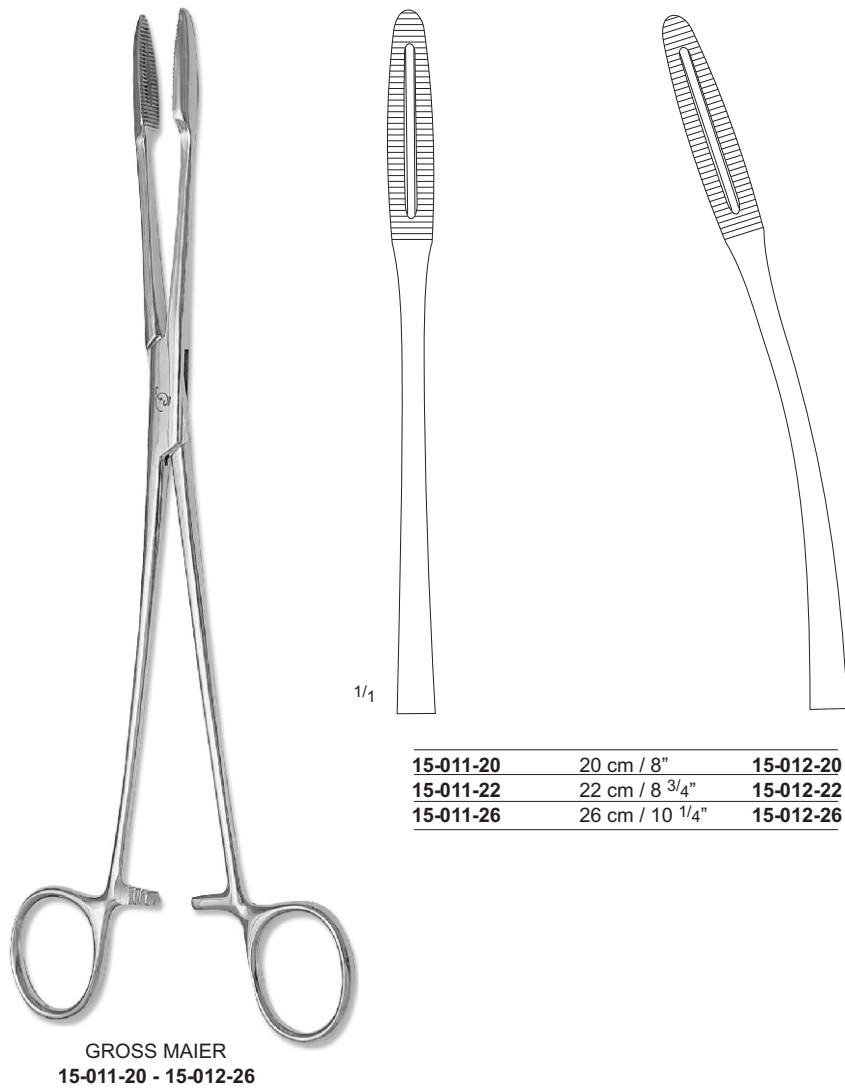

SPONGE FORCEPS

15

Sinus & Dressing Forceps

Swab Forceps, Sponge Holding Forceps

Dressing & Sponge Forceps

15-036-18	– 18 cm / 7 1/8" –	15-037-19
15-036-20	– 20 cm / 8" –	15-037-20
15-036-24	– 24 cm / 9 1/2" –	15-037-25