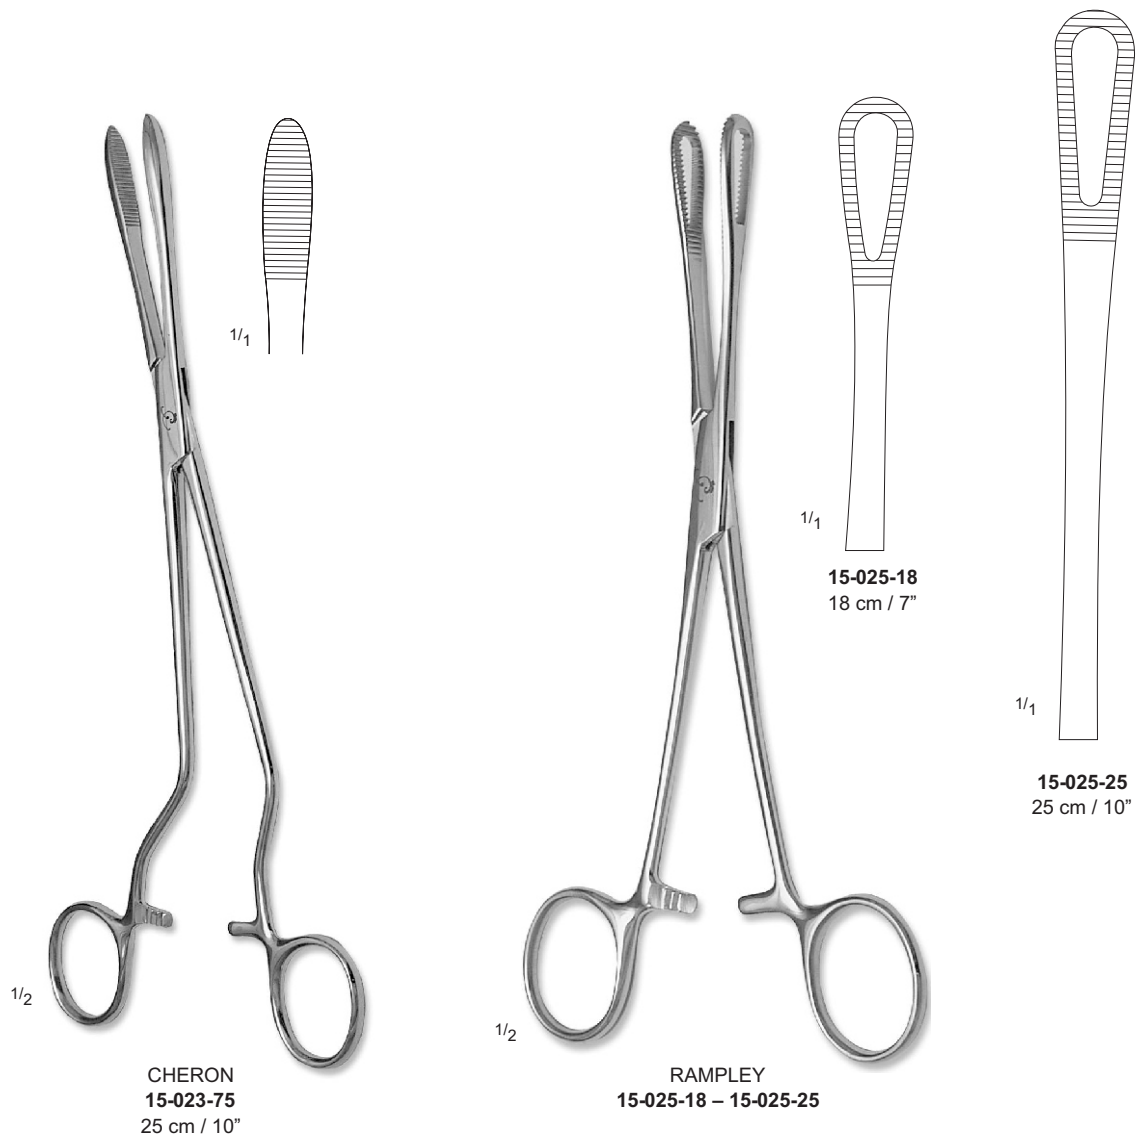

SPONGE FORCEPS

15

Sinus & Dressing Forceps

Swab Forceps, Sponge Holding Forceps

Dressing & Sponge Forceps

15-036-18	– 18 cm / 7 1/8" –	15-037-19
15-036-20	– 20 cm / 8" –	15-037-20
15-036-24	– 24 cm / 9 1/2" –	15-037-25