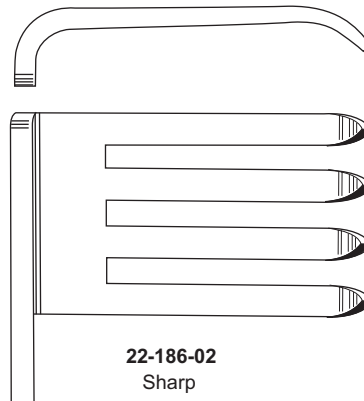

Self-retaining Retractors