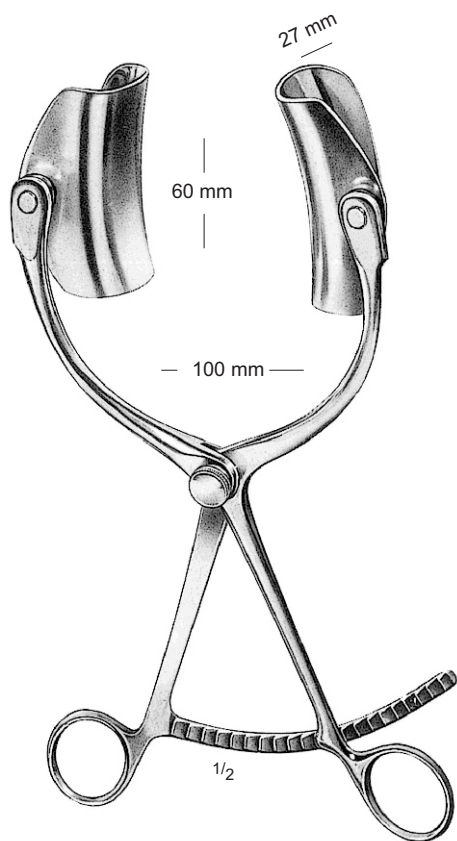

22-177-26  
26 cm / 10 1/4"

Sharp

22-178-26  
26 cm / 10 1/4"

Blunt

Self-retaining Retractors

Sharp

Blunt

Sharp

150

150 mm

**BECKMANN**  
**22-181-31**  
32 cm / 12 1/4"  
4 x 4 teeth

**ADSON**  
**22-182-32**  
32 cm / 12 1/2"  
4 x 5 teeth

**BECKMANN-EATON**  
**22-183-32**  
32 cm / 12 1/2"  
7 x 7 teeth

Self-retaining Retractors

BECKMANN-ADSON  
22-186-01 – 22-187-02  
31 cm / 12 1/4"  
4 x 4 teeth

22-186-01  
Sharp

22-087-01  
Blunt

22-186-02  
Sharp

22-187-02  
Blunt

Abdominal Retractors

**RICARD**  
**22-259-00** – 28 cm / 11"  
**22-259-07** – 30 cm / 12"  
complete

Abdominal Retractors

Abdominal Retractors

Abdominal Retractors

- KIRSCHNER  
22-285-00**  
Complete with
- 22-285-01** 1 Frame rigid - 240 x 240 mm
  - 22-285-02** 2 Hook on retractors, 65 x 50 mm
  - 22-285-03** 2 Hook on Retractors, 55 x 40 mm