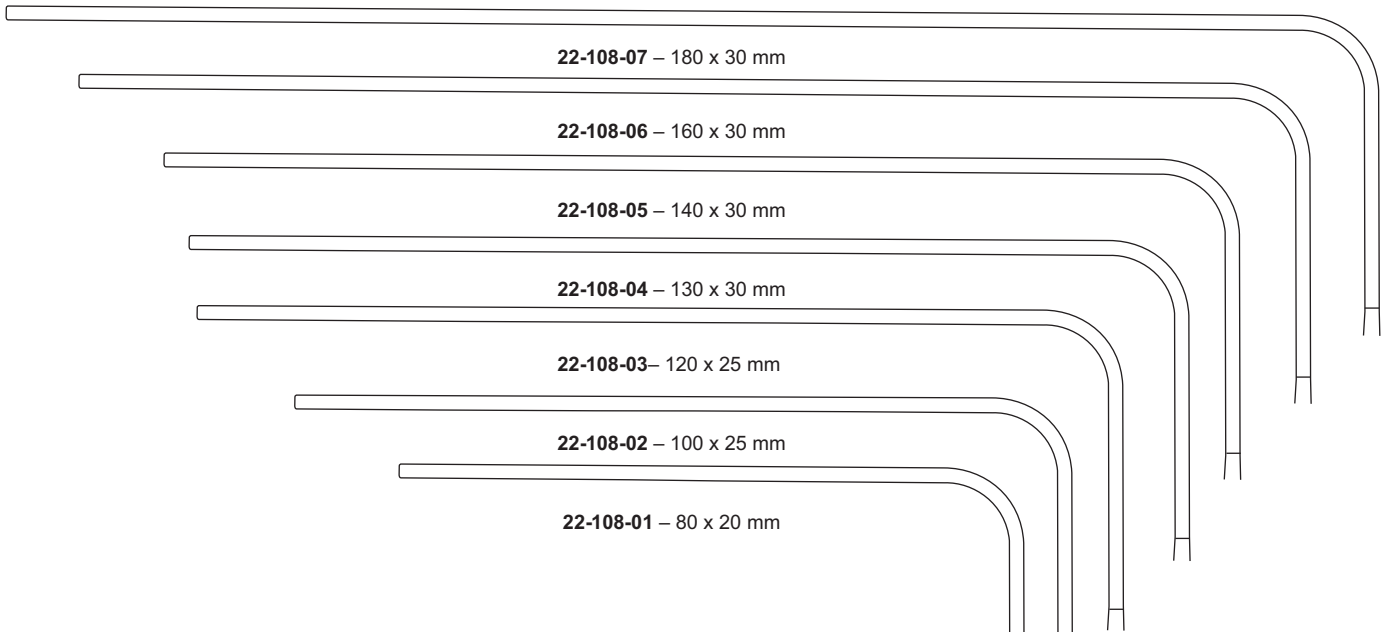

Retractors

CORYLLOS
22-105-01 – 22-105-03
24 cm / 9 1/2"

1/2