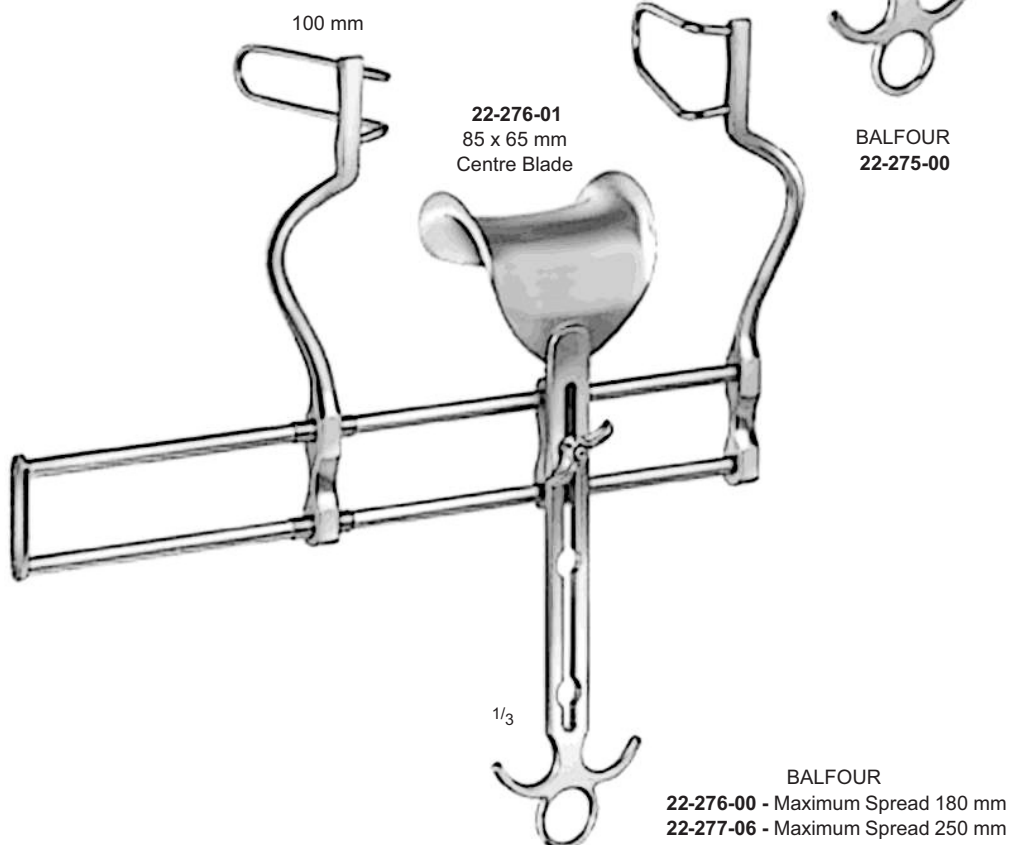

22-177-26  
26 cm / 10 1/4"

Sharp

22-178-26  
26 cm / 10 1/4"

Blunt

Self-retaining Retractors

Sharp

Blunt

Sharp

150

150 mm

**BECKMANN**  
**22-181-31**  
32 cm / 12 1/4"  
4 x 4 teeth

**ADSON**  
**22-182-32**  
32 cm / 12 1/2"  
4 x 5 teeth

**BECKMANN-EATON**  
**22-183-32**  
32 cm / 12 1/2"  
7 x 7 teeth

Self-retaining Retractors

BECKMANN-ADSON  
22-186-01 – 22-187-02  
31 cm / 12 1/4"  
4 x 4 teeth

22-186-01  
Sharp

22-087-01  
Blunt

22-186-02  
Sharp

22-187-02  
Blunt

Abdominal Retractors

**RICARD**  
**22-259-00** – 28 cm / 11"  
**22-259-07** – 30 cm / 12"  
complete

Abdominal Retractors

Abdominal Retractors

Abdominal Retractors

- KIRSCHNER  
22-285-00**  
Complete with
- 22-285-01** 1 Frame rigid - 240 x 240 mm
  - 22-285-02** 2 Hook on retractors, 65 x 50 mm
  - 22-285-03** 2 Hook on Retractors, 55 x 40 mm