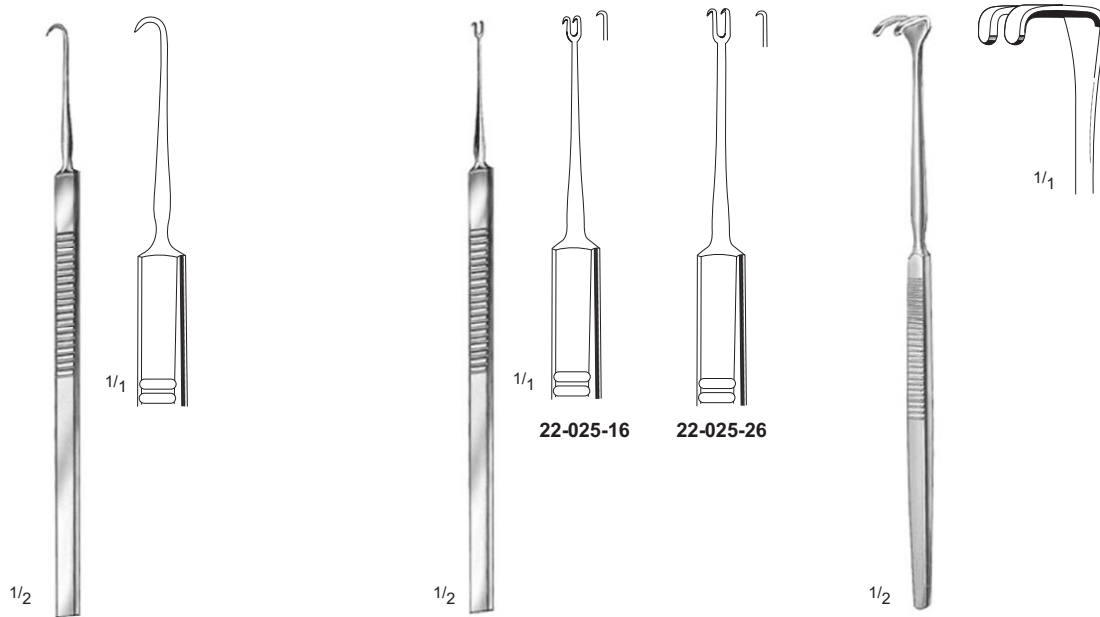

# Retractors

Retractors, Vein Hooks

SEN MILLER  
22-001-16 – 22-002-16  
16 cm / 6 1/4"

RAGNELL - DAVIS  
22-005-16  
16 cm / 6 1/4"

CUSHING  
22-003-08 – 22-003-18  
20 cm / 8"

CUSHING  
22-004-08 – 22-004-18  
24 cm / 9 1/2"

Hooks and Retractors

**GRAEFE**  
22-008-16 – 22-009-16  
16 cm / 6 1/4"

22-010-01 – 22-010-04  
16 cm / 6 1/4"

**GILLIES**  
22-012-19 – 22-013-19  
19 cm / 7 1/2"

**O'CONNOR**  
22-014-16  
16 cm / 6 1/4"