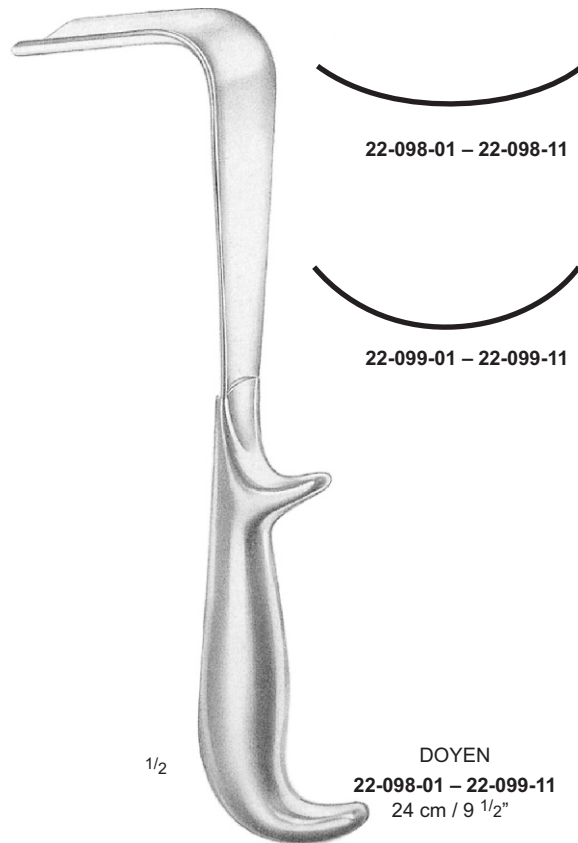

MIDDELDROPF  
22-089-01 – 22-089-03  
27.5 cm / 10 3/4"

22-089-01  
45 x 45 mm

22-089-02  
45 x 50 mm

22-089-03  
70 x 50 mm

FRITSCH  
22-091-01 – 22-091-06  
23 cm / 9"

RICHARDSON-EASTMAN  
22-096-00

complete set

22-096-01 Fig 1 = 26 cm / 10 1/4"

22-096-02 Fig 2 = 28 cm / 11"

RICHARDSON  
22-097-01 – 22-097-03  
24 cm / 9 1/2"

RICHARDSON  
22-097-04  
24 cm / 9 1/2"

KELLY  
22-102-26  
26 cm / 10 1/4"

Retractors

| a<br>mm | b<br>mm | Slightly<br>Concave | Medium<br>Hollow |
|---------|---------|---------------------|------------------|
| 55      | 35      | 22-098-01           | 22-099-01        |
| 85      | 35      | 22-098-02           | 22-099-02        |
| 115     | 35      | 22-098-03           | 22-099-03        |
| 55      | 45      | 22-098-04           | 22-099-04        |
| 85      | 45      | 22-098-05           | 22-099-05        |
| 115     | 45      | 22-098-06           | 22-099-06        |
| 160     | 45      | 22-098-07           | 22-099-07        |
| 55      | 60      | 22-098-08           | 22-099-08        |
| 85      | 60      | 22-098-09           | 22-099-09        |
| 115     | 60      | 22-098-10           | 22-099-10        |
| 160     | 60      | 22-098-11           | 22-099-11        |

Retractors

CORYLLOS  
22-105-01 – 22-105-03  
24 cm / 9 1/2"

1/2

BRUNNER  
22-108-01 – 22-108-07  
25 cm / 10"

1/2

Splanchnic Retractors

Splanchnic Retractors

Deaver Retractors