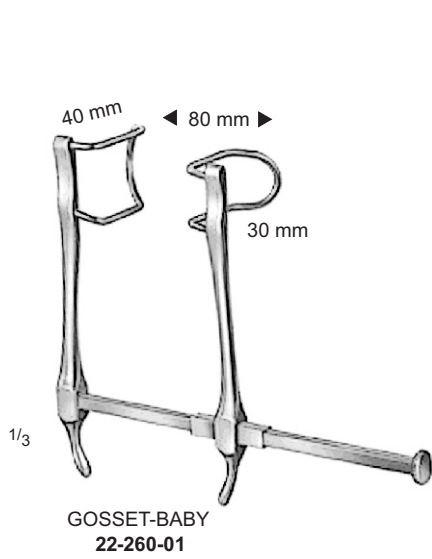

150

150 mm

**BECKMANN**  
**22-181-31**  
32 cm / 12 1/4"  
4 x 4 teeth

**ADSON**  
**22-182-32**  
32 cm / 12 1/2"  
4 x 5 teeth

**BECKMANN-EATON**  
**22-183-32**  
32 cm / 12 1/2"  
7 x 7 teeth

Self-retaining Retractors

BECKMANN-ADSON  
22-186-01 – 22-187-02  
31 cm / 12 1/4"  
4 x 4 teeth

22-186-01  
Sharp

22-087-01  
Blunt

22-186-02  
Sharp

22-187-02  
Blunt

Abdominal Retractors

**RICARD**  
**22-259-00** – 28 cm / 11"  
**22-259-07** – 30 cm / 12"  
complete

Abdominal Retractors

Abdominal Retractors

Abdominal Retractors

- KIRSCHNER  
22-285-00**  
Complete with
- 22-285-01** 1 Frame rigid - 240 x 240 mm
  - 22-285-02** 2 Hook on retractors, 65 x 50 mm
  - 22-285-03** 2 Hook on Retractors, 55 x 40 mm