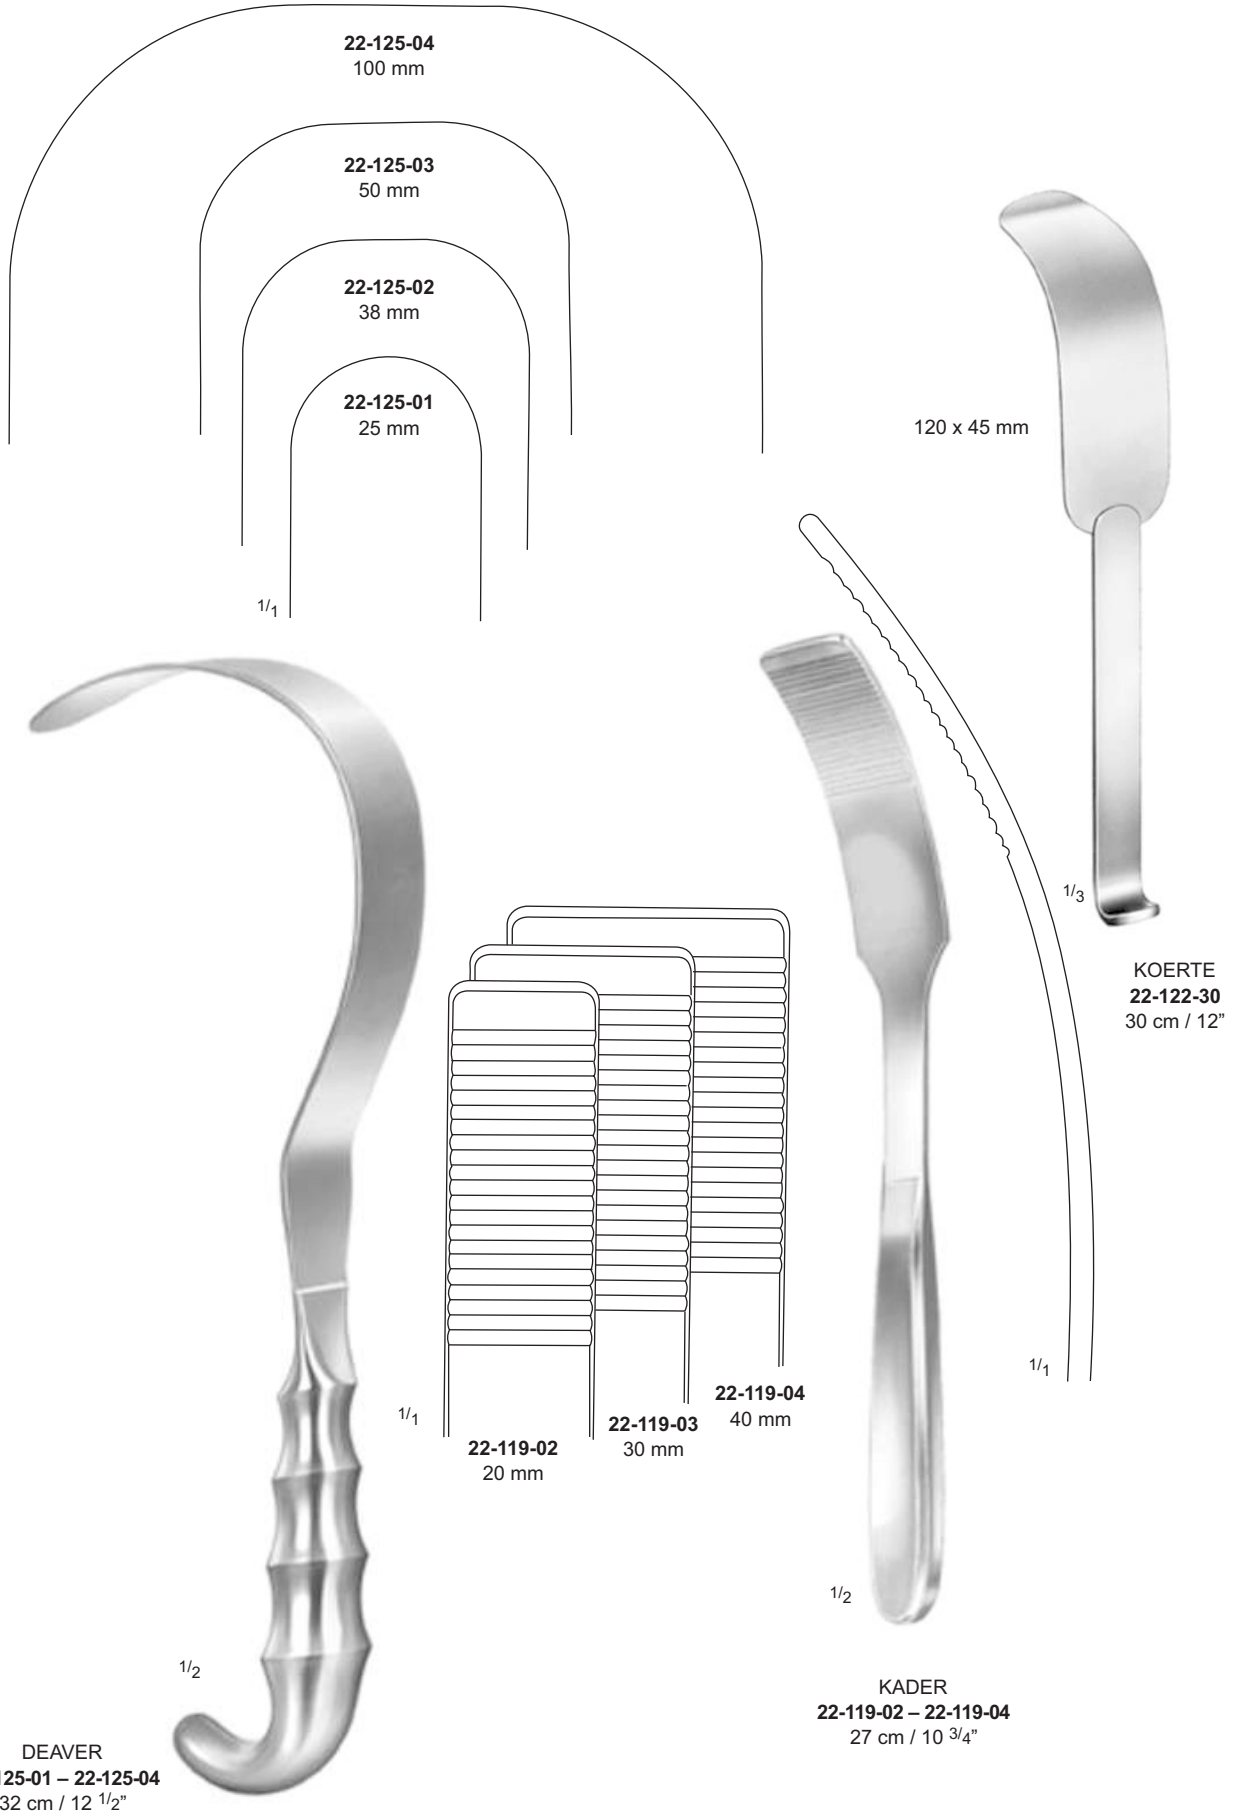

Retractors

CORYLLOS  
22-105-01 – 22-105-03  
24 cm / 9 1/2"

1/2

BRUNNER  
22-108-01 – 22-108-07  
25 cm / 10"

1/2

Splanchnic Retractors

Splanchnic Retractors

Deaver Retractors

DEAVER  
22-117-01  
18 cm / 7"

DEAVER  
22-117-02  
22 cm / 8 3/4"

DEAVER  
22-117-03  
23 cm / 9"

DEAVER  
22-117-04  
30 cm / 12"

DEAVER  
22-117-05  
33 cm / 13"

DEAVER  
22-118-06  
35 cm / 13 3/4"

Deaver Retractors

**22-118-01**  
30 cm / 12"

**22-118-02**  
30 cm / 12"

**22-118-03 – 75 mm**  
30 cm / 12"

**22-118-04 – 100 mm**  
30 cm / 12"

Abdominal Retractors, Spatula

Self-retaining Retractors

JANSEN  
22-150-10  
10 cm / 4"  
3 x 3 teeth

ALM  
22-152-07 – 22-153-10  
4 X 4 teeth

22-152-10  
10 cm / 4"  
Sharp

22-153-10  
10 cm / 4"  
Blunt

WEITLANER  
22-171-00 – 22-172-00  
20 cm / 8"  
3 x 4 teeth

WEITLANER  
22-173-13 – 22-174-16  
3 x 4 teeth