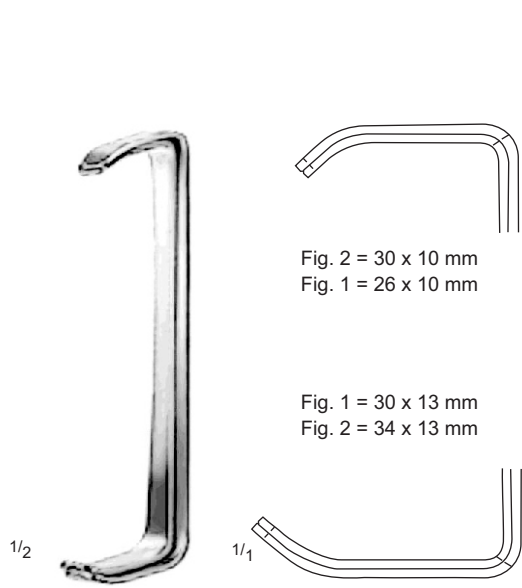

# Retractors

Retractors, Vein Hooks

SEN MILLER  
22-001-16 – 22-002-16  
16 cm / 6 1/4"

RAGNELL - DAVIS  
22-005-16  
16 cm / 6 1/4"

CUSHING  
22-003-08 – 22-003-18  
20 cm / 8"

CUSHING  
22-004-08 – 22-004-18  
24 cm / 9 1/2"

Flexible

HABERER  
**22-043-20**  
20 cm / 8", 17/25 mm  
**22-043-28**  
28 cm / 11", 25/30 mm  
**22-043-30**  
30 cm / 12", 37/45 mm

Flexible

Fig. 2 = 30 x 10 mm  
Fig. 1 = 26 x 10 mm

Fig. 1 = 30 x 13 mm  
Fig. 2 = 34 x 13 mm

FARABEU  
22-046-12 – Set of 2  
12 cm / 4 3/4"

Fig. 2 = 27 x 16 mm  
Fig. 1 = 23 x 16 mm

Fig. 1 = 26 x 16 mm  
Fig. 2 = 30 x 16 mm

FARABEU  
22-047-15 – Set of 2  
15 cm / 6"

Fig. 2 = 25 x 15 mm  
Fig. 1 = 21 x 15 mm

ROUX  
22-049-01 – Fig 1 = 15 cm / 6"  
22-049-02 – Fig 2 = 16 cm / 6 1/4"  
22-049-03 – Fig 3 = 17 cm / 6 3/4"

Set of 3  
22-049-00

Retractors, Hooks

Sharp

22-057-01

22-057-02

22-057-03

22-057-04