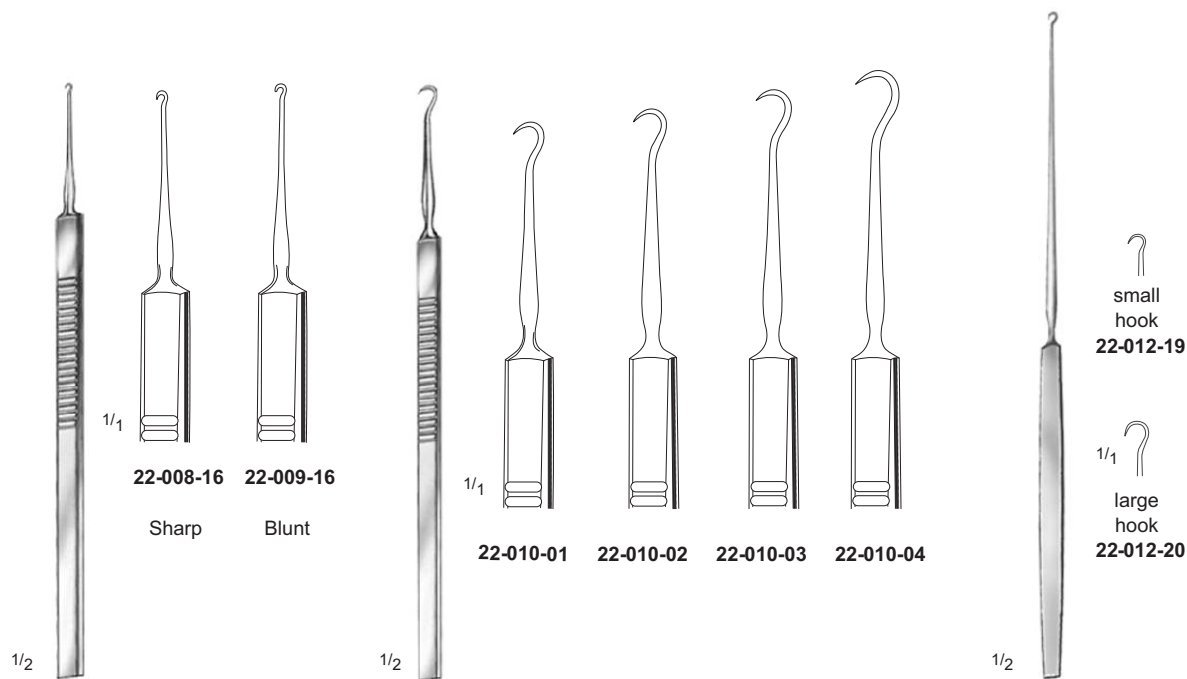

# Retractors

Retractors, Vein Hooks

SEN MILLER  
22-001-16 – 22-002-16  
16 cm / 6 1/4"

RAGNELL - DAVIS  
22-005-16  
16 cm / 6 1/4"

CUSHING  
22-003-08 – 22-003-18  
20 cm / 8"

CUSHING  
22-004-08 – 22-004-18  
24 cm / 9 1/2"

Hooks and Retractors

**GRAEFE**  
22-008-16 – 22-009-16  
16 cm / 6 1/4"

22-010-01 – 22-010-04  
16 cm / 6 1/4"

**GILLIES**  
22-012-19 – 22-013-19  
19 cm / 7 1/2"

**O'CONNOR**  
22-014-16  
16 cm / 6 1/4"