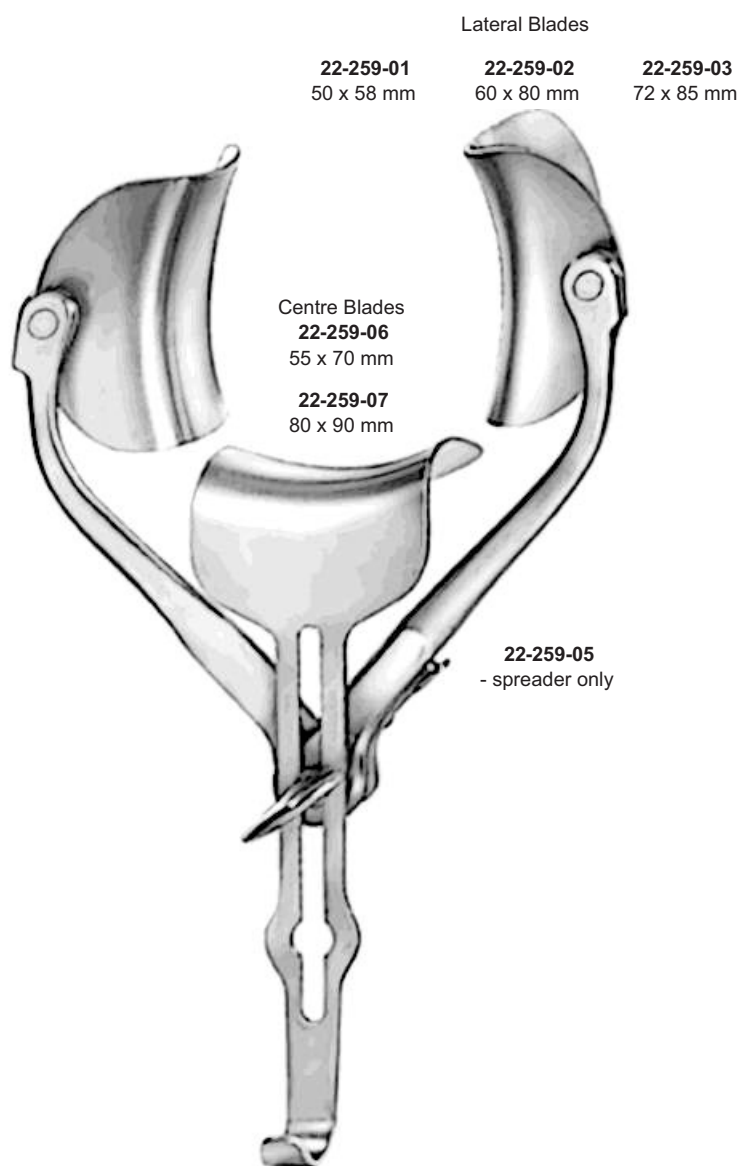

22-177-26  
26 cm / 10 1/4"

Sharp

22-178-26  
26 cm / 10 1/4"

Blunt

Self-retaining Retractors

Sharp

Blunt

Sharp

150

150 mm

**BECKMANN**  
**22-181-31**  
32 cm / 12 1/4"  
4 x 4 teeth

**ADSON**  
**22-182-32**  
32 cm / 12 1/2"  
4 x 5 teeth

**BECKMANN-EATON**  
**22-183-32**  
32 cm / 12 1/2"  
7 x 7 teeth

Self-retaining Retractors

BECKMANN-ADSON  
22-186-01 – 22-187-02  
31 cm / 12 1/4"  
4 x 4 teeth

22-186-01  
Sharp

22-087-01  
Blunt

22-186-02  
Sharp

22-187-02  
Blunt

Abdominal Retractors

**RICARD**  
**22-259-00** – 28 cm / 11"  
**22-259-07** – 30 cm / 12"  
complete

Abdominal Retractors

Abdominal Retractors

Abdominal Retractors

- KIRSCHNER  
22-285-00**  
Complete with
- 22-285-01** 1 Frame rigid - 240 x 240 mm
  - 22-285-02** 2 Hook on retractors, 65 x 50 mm
  - 22-285-03** 2 Hook on Retractors, 55 x 40 mm