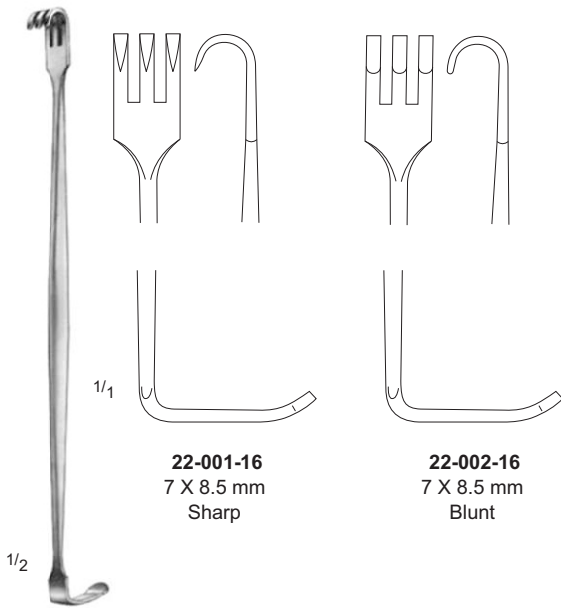

# Retractors

Retractors, Vein Hooks

SEN MILLER  
22-001-16 – 22-002-16  
16 cm / 6 1/4"

RAGNELL - DAVIS  
22-005-16  
16 cm / 6 1/4"

CUSHING  
22-003-08 – 22-003-18  
20 cm / 8"

CUSHING  
22-004-08 – 22-004-18  
24 cm / 9 1/2"

Hooks and Retractors

**GRAEFE**  
22-008-16 – 22-009-16  
16 cm / 6 1/4"

22-010-01 – 22-010-04  
16 cm / 6 1/4"

**GILLIES**  
22-012-19 – 22-013-19  
19 cm / 7 1/2"

**O'CONNOR**  
22-014-16  
16 cm / 6 1/4"