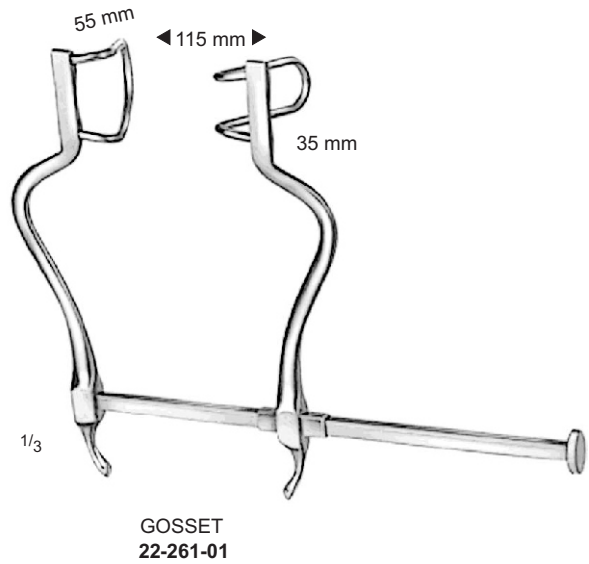

150

150 mm

**BECKMANN**  
**22-181-31**  
32 cm / 12 1/4"  
4 x 4 teeth

**ADSON**  
**22-182-32**  
32 cm / 12 1/2"  
4 x 5 teeth

**BECKMANN-EATON**  
**22-183-32**  
32 cm / 12 1/2"  
7 x 7 teeth

Self-retaining Retractors

BECKMANN-ADSON  
22-186-01 – 22-187-02  
31 cm / 12 1/4"  
4 x 4 teeth

22-186-01  
Sharp

22-087-01  
Blunt

22-186-02  
Sharp

22-187-02  
Blunt

Abdominal Retractors

**RICARD**  
**22-259-00** – 28 cm / 11"  
**22-259-07** – 30 cm / 12"  
complete

Abdominal Retractors

Abdominal Retractors

Abdominal Retractors

- KIRSCHNER  
22-285-00**  
Complete with
- 22-285-01** 1 Frame rigid - 240 x 240 mm
  - 22-285-02** 2 Hook on retractors, 65 x 50 mm
  - 22-285-03** 2 Hook on Retractors, 55 x 40 mm