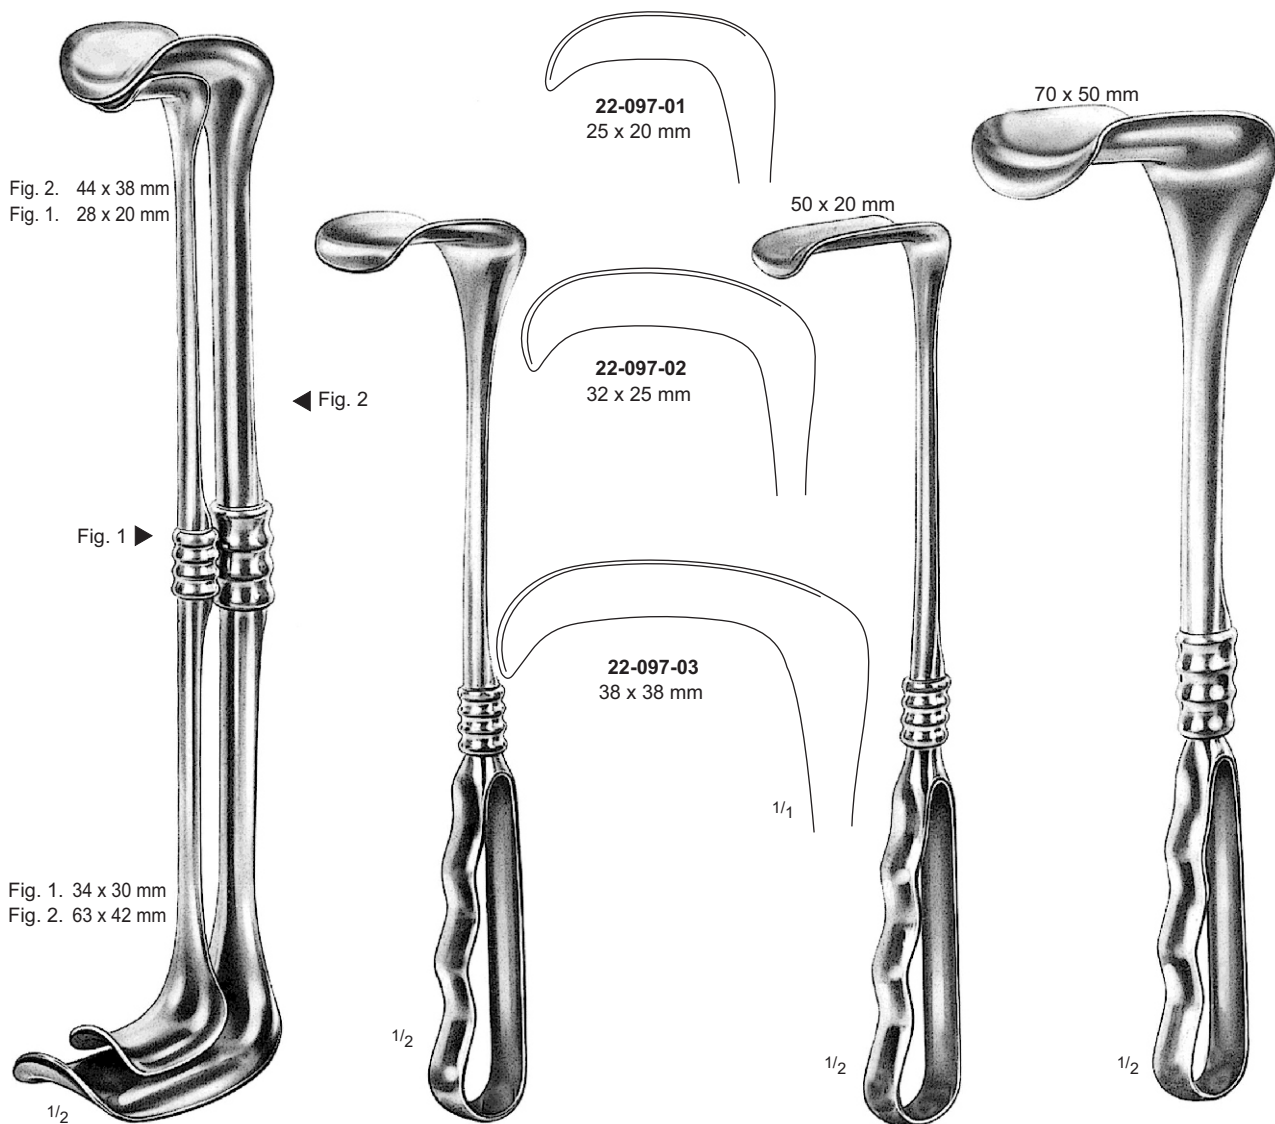

**22-086-04**  
85 x 20 mm  
29 cm / 11 1/4"

**22-086-05**  
100 x 25 mm  
30 cm / 12"

MIDDELDORPF  
22-088-01 – 22-088-03

22-088-01  
17 x 14 mm  
19.5 cm / 7 3/4"

22-088-02  
22 x 20 mm  
20.5 cm / 8"

22-088-03  
30 x 26 mm  
23 cm / 9"

MIDDELDROPF  
22-089-01 – 22-089-03  
27.5 cm / 10 3/4"

22-089-01  
45 x 45 mm

22-089-02  
45 x 50 mm

22-089-03  
70 x 50 mm

FRITSCH  
22-091-01 – 22-091-06  
23 cm / 9"

RICHARDSON-EASTMAN  
22-096-00

complete set

22-096-01 Fig 1 = 26 cm / 10 1/4"

22-096-02 Fig 2 = 28 cm / 11"

RICHARDSON  
22-097-01 – 22-097-03  
24 cm / 9 1/2"

RICHARDSON  
22-097-04  
24 cm / 9 1/2"

KELLY  
22-102-26  
26 cm / 10 1/4"

Retractors

| a<br>mm | b<br>mm | Slightly<br>Concave | Medium<br>Hollow |
|---------|---------|---------------------|------------------|
| 55      | 35      | 22-098-01           | 22-099-01        |
| 85      | 35      | 22-098-02           | 22-099-02        |
| 115     | 35      | 22-098-03           | 22-099-03        |
| 55      | 45      | 22-098-04           | 22-099-04        |
| 85      | 45      | 22-098-05           | 22-099-05        |
| 115     | 45      | 22-098-06           | 22-099-06        |
| 160     | 45      | 22-098-07           | 22-099-07        |
| 55      | 60      | 22-098-08           | 22-099-08        |
| 85      | 60      | 22-098-09           | 22-099-09        |
| 115     | 60      | 22-098-10           | 22-099-10        |
| 160     | 60      | 22-098-11           | 22-099-11        |

Retractors

CORYLLOS  
22-105-01 – 22-105-03  
24 cm / 9 1/2"

1/2

BRUNNER  
22-108-01 – 22-108-07  
25 cm / 10"

1/2

Splanchnic Retractors

Splanchnic Retractors

Deaver Retractors