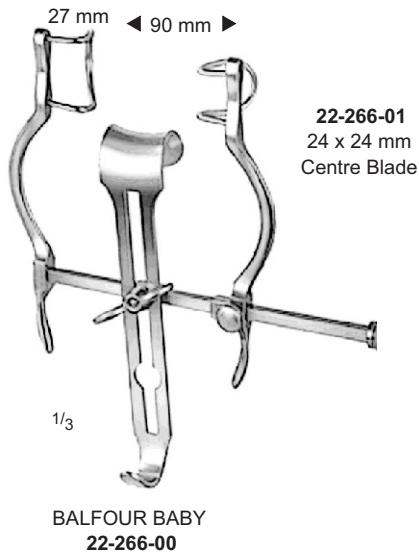

150

150 mm

**BECKMANN**  
**22-181-31**  
32 cm / 12 1/4"  
4 x 4 teeth

**ADSON**  
**22-182-32**  
32 cm / 12 1/2"  
4 x 5 teeth

**BECKMANN-EATON**  
**22-183-32**  
32 cm / 12 1/2"  
7 x 7 teeth

Self-retaining Retractors

BECKMANN-ADSON  
22-186-01 – 22-187-02  
31 cm / 12 1/4"  
4 x 4 teeth

22-186-01  
Sharp

22-087-01  
Blunt

22-186-02  
Sharp

22-187-02  
Blunt

Abdominal Retractors

**RICARD**  
**22-259-00** – 28 cm / 11"  
**22-259-07** – 30 cm / 12"  
complete

Abdominal Retractors

Abdominal Retractors

Abdominal Retractors

- KIRSCHNER  
22-285-00**  
Complete with
- 22-285-01** 1 Frame rigid - 240 x 240 mm
  - 22-285-02** 2 Hook on retractors, 65 x 50 mm
  - 22-285-03** 2 Hook on Retractors, 55 x 40 mm