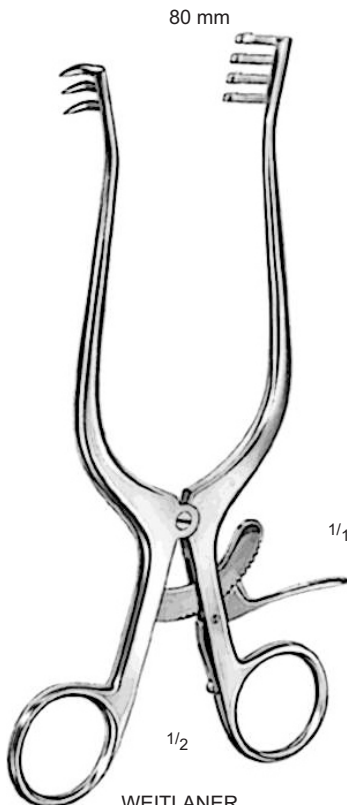

WEITLANER
22-171-00 – 22-172-00
20 cm / 8"
3 x 4 teeth