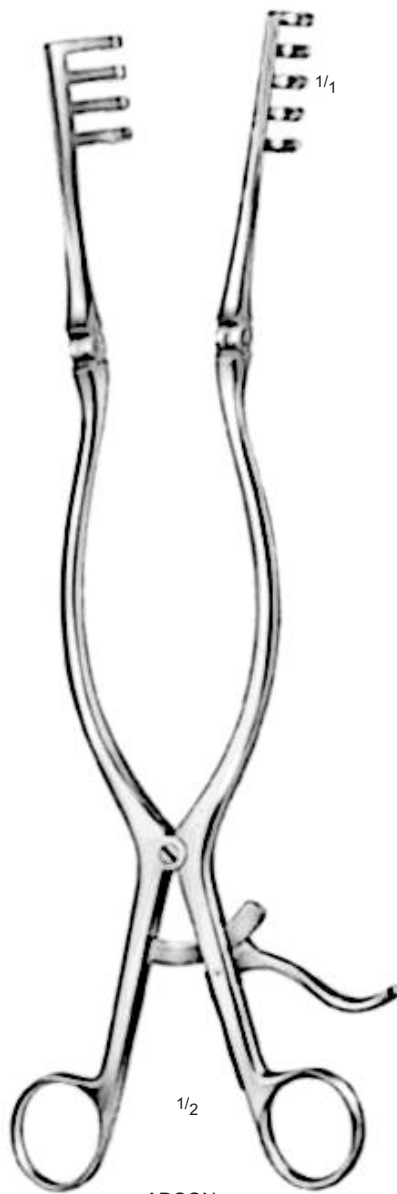

ADSON
22-182-32
32 cm / 12 1/2"
4 x 5 teeth