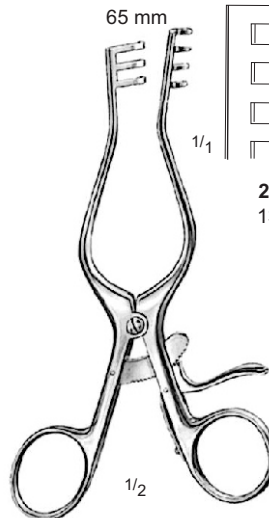

# Retractors

Retractors, Vein Hooks

SEN MILLER  
22-001-16 – 22-002-16  
16 cm / 6 1/4"

RAGNELL - DAVIS  
22-005-16  
16 cm / 6 1/4"

CUSHING  
22-003-08 – 22-003-18  
20 cm / 8"

CUSHING  
22-004-08 – 22-004-18  
24 cm / 9 1/2"

Retractors

CORYLLOS  
22-105-01 – 22-105-03  
24 cm / 9 1/2"

1/2

BRUNNER  
22-108-01 – 22-108-07  
25 cm / 10"

1/2

Splanchnic Retractors

Splanchnic Retractors

Deaver Retractors

DEAVER  
22-117-01  
18 cm / 7"

DEAVER  
22-117-02  
22 cm / 8 3/4"

DEAVER  
22-117-03  
23 cm / 9"

DEAVER  
22-117-04  
30 cm / 12"

DEAVER  
22-117-05  
33 cm / 13"

DEAVER  
22-118-06  
35 cm / 13 3/4"

Deaver Retractors

ALM  
22-152-07 – 22-153-10  
4 X 4 teeth

22-152-10  
10 cm / 4"  
Sharp

22-153-10  
10 cm / 4"  
Blunt

WEITLANER  
22-171-00 – 22-172-00  
20 cm / 8"  
3 x 4 teeth

WEITLANER  
22-173-13 – 22-174-16  
3 x 4 teeth