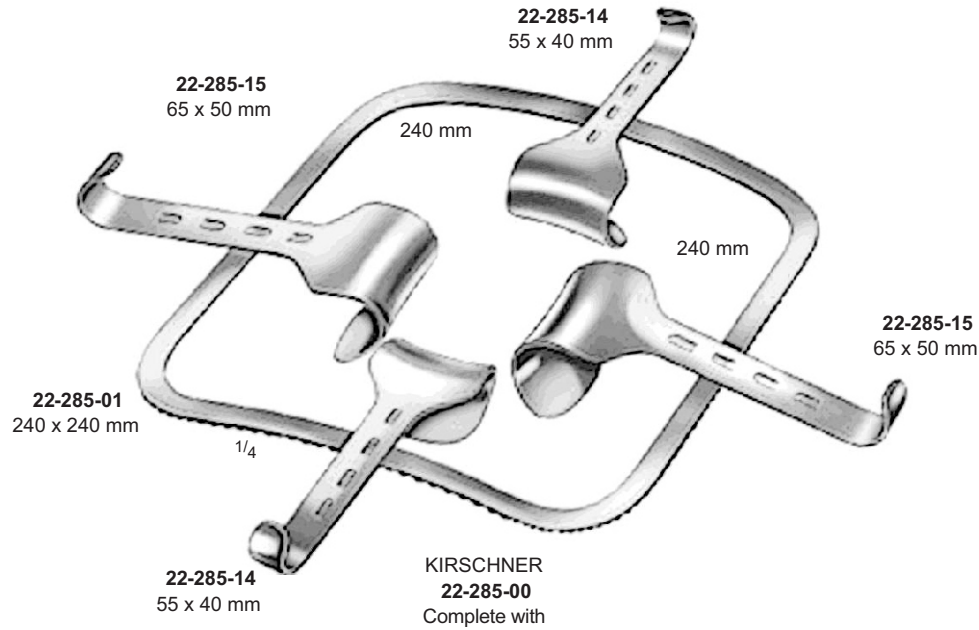

BECKMANN-ADSON  
22-186-01 – 22-187-02  
31 cm / 12 1/4"  
4 x 4 teeth

22-186-01  
Sharp

22-087-01  
Blunt

22-186-02  
Sharp

22-187-02  
Blunt

Abdominal Retractors

**RICARD**  
**22-259-00** – 28 cm / 11"  
**22-259-07** – 30 cm / 12"  
complete

Abdominal Retractors

Abdominal Retractors

Abdominal Retractors

- KIRSCHNER  
22-285-00**  
Complete with
- 22-285-01** 1 Frame rigid - 240 x 240 mm
  - 22-285-02** 2 Hook on retractors, 65 x 50 mm
  - 22-285-03** 2 Hook on Retractors, 55 x 40 mm

- KIRSCHNER  
22-295-00**  
Complete consisting of
- 22-295-01** 1 Frame, 300 x 240 mm
  - 22-295-02** 3 hook-on retractors, 50 x 65 mm
  - 22-295-03** 1 retractor, 80 x 90 mm
  - 22-295-04** 1 retractor, 98 x 50 mm
  - 22-295-05** 1 retractor, 105 x 35 mm