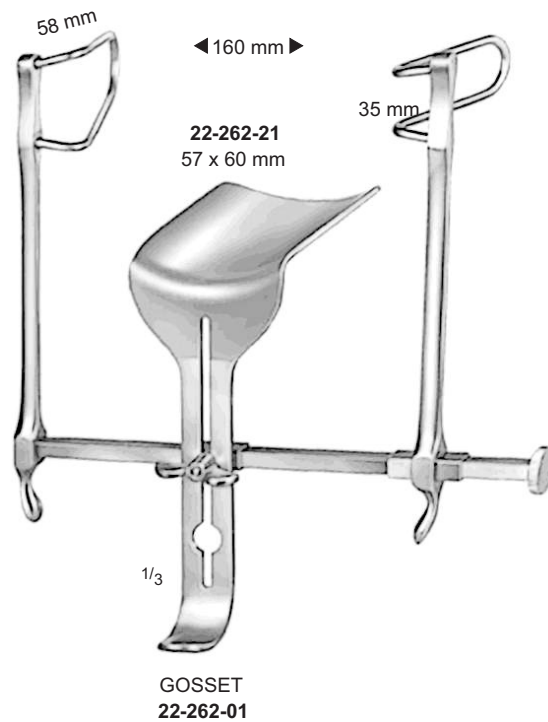

22-177-26  
26 cm / 10 1/4"

Sharp

22-178-26  
26 cm / 10 1/4"

Blunt

Self-retaining Retractors

Sharp

Blunt

Sharp

150

150 mm

**BECKMANN**  
**22-181-31**  
32 cm / 12 1/4"  
4 x 4 teeth

**ADSON**  
**22-182-32**  
32 cm / 12 1/2"  
4 x 5 teeth

**BECKMANN-EATON**  
**22-183-32**  
32 cm / 12 1/2"  
7 x 7 teeth

Self-retaining Retractors

BECKMANN-ADSON  
22-186-01 – 22-187-02  
31 cm / 12 1/4"  
4 x 4 teeth

22-186-01  
Sharp

22-087-01  
Blunt

22-186-02  
Sharp

22-187-02  
Blunt

Abdominal Retractors

**RICARD**  
**22-259-00** – 28 cm / 11"  
**22-259-07** – 30 cm / 12"  
complete

Abdominal Retractors

Abdominal Retractors

Abdominal Retractors

- KIRSCHNER  
22-285-00**  
Complete with
- 22-285-01** 1 Frame rigid - 240 x 240 mm
  - 22-285-02** 2 Hook on retractors, 65 x 50 mm
  - 22-285-03** 2 Hook on Retractors, 55 x 40 mm