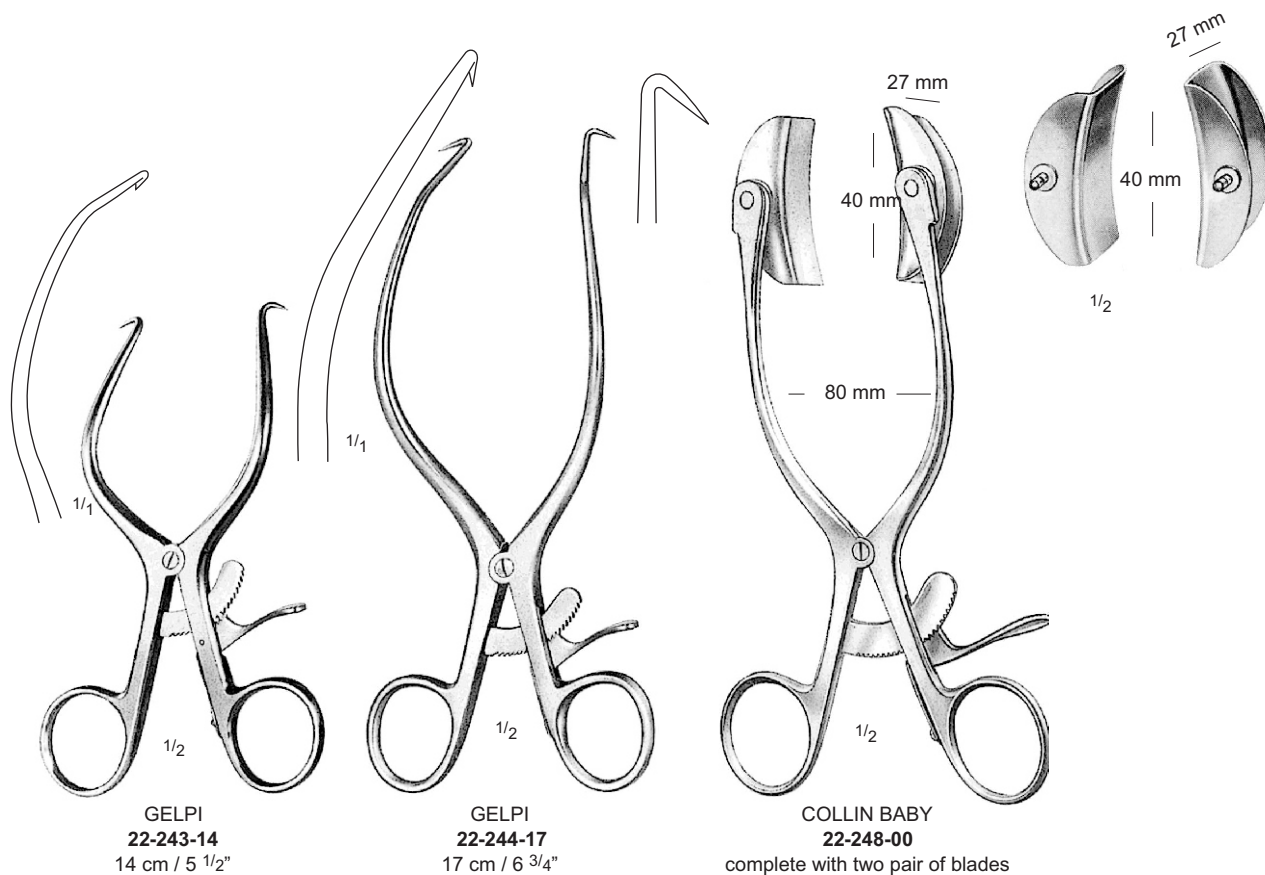

22-177-26  
26 cm / 10 1/4"

Sharp

22-178-26  
26 cm / 10 1/4"

Blunt

Self-retaining Retractors

Sharp

Blunt

Sharp

150

150 mm

**BECKMANN**  
**22-181-31**  
32 cm / 12 1/4"  
4 x 4 teeth

**ADSON**  
**22-182-32**  
32 cm / 12 1/2"  
4 x 5 teeth

**BECKMANN-EATON**  
**22-183-32**  
32 cm / 12 1/2"  
7 x 7 teeth

Self-retaining Retractors

BECKMANN-ADSON  
22-186-01 – 22-187-02  
31 cm / 12 1/4"  
4 x 4 teeth

22-186-01  
Sharp

22-087-01  
Blunt

22-186-02  
Sharp

22-187-02  
Blunt

Abdominal Retractors

**RICARD**  
**22-259-00** – 28 cm / 11"  
**22-259-07** – 30 cm / 12"  
complete

Abdominal Retractors

Abdominal Retractors

Abdominal Retractors

- KIRSCHNER  
22-285-00**  
Complete with
- 22-285-01** 1 Frame rigid - 240 x 240 mm
  - 22-285-02** 2 Hook on retractors, 65 x 50 mm
  - 22-285-03** 2 Hook on Retractors, 55 x 40 mm