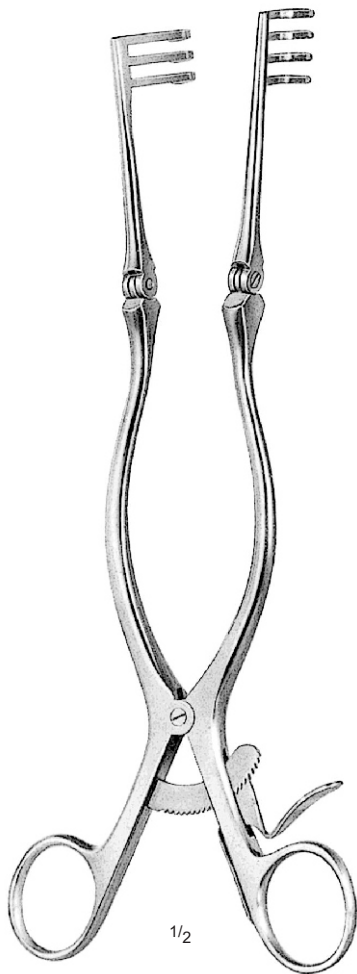

# Retractors

Retractors, Vein Hooks

SEN MILLER  
22-001-16 – 22-002-16  
16 cm / 6 1/4"

RAGNELL - DAVIS  
22-005-16  
16 cm / 6 1/4"

CUSHING  
22-003-08 – 22-003-18  
20 cm / 8"

CUSHING  
22-004-08 – 22-004-18  
24 cm / 9 1/2"

Retractors

CORYLLOS  
22-105-01 – 22-105-03  
24 cm / 9 1/2"

1/2

BRUNNER  
22-108-01 – 22-108-07  
25 cm / 10"

1/2

Splanchnic Retractors

Splanchnic Retractors

Deaver Retractors

Self-retaining Retractors

**22-175-04**  
Sharp  
3 x 4 teeth

**22-176-04**  
Blunt  
3 x 4 teeth

ADSON  
22-175-26 – 22-238-37  
26.5 cm / 10 1/2"

**22-175-06**  
Sharp  
6 x 6 teeth

**22-176-06**  
Blunt  
6 x 6 teeth

Self-retaining Retractors

ADSON  
22-177-13 – 22-178-27  
3 x 4 teeth

22-177-13  
13 cm / 5"

22-178-13  
13 cm / 5"

22-177-16  
16 cm / 6 1/4"

22-178-16  
16 cm / 6 1/4"

22-177-20  
20 cm / 8"

22-178-20  
20 cm / 8"