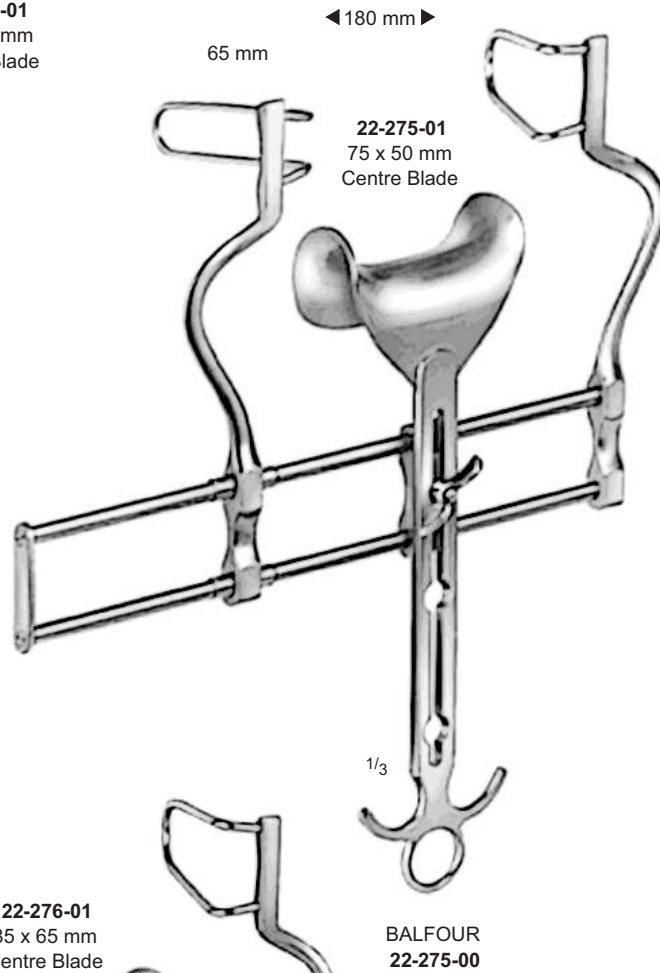

22-177-26  
26 cm / 10 1/4"

Sharp

22-178-26  
26 cm / 10 1/4"

Blunt

Self-retaining Retractors

Sharp

Blunt

Sharp

150

150 mm

**BECKMANN**  
**22-181-31**  
32 cm / 12 1/4"  
4 x 4 teeth

**ADSON**  
**22-182-32**  
32 cm / 12 1/2"  
4 x 5 teeth

**BECKMANN-EATON**  
**22-183-32**  
32 cm / 12 1/2"  
7 x 7 teeth

Self-retaining Retractors

BECKMANN-ADSON  
22-186-01 – 22-187-02  
31 cm / 12 1/4"  
4 x 4 teeth

22-186-01  
Sharp

22-087-01  
Blunt

22-186-02  
Sharp

22-187-02  
Blunt

Abdominal Retractors

**RICARD**  
**22-259-00** – 28 cm / 11"  
**22-259-07** – 30 cm / 12"  
complete

Abdominal Retractors

Abdominal Retractors

Abdominal Retractors

- KIRSCHNER  
22-285-00**  
Complete with
- 22-285-01** 1 Frame rigid - 240 x 240 mm
  - 22-285-02** 2 Hook on retractors, 65 x 50 mm
  - 22-285-03** 2 Hook on Retractors, 55 x 40 mm