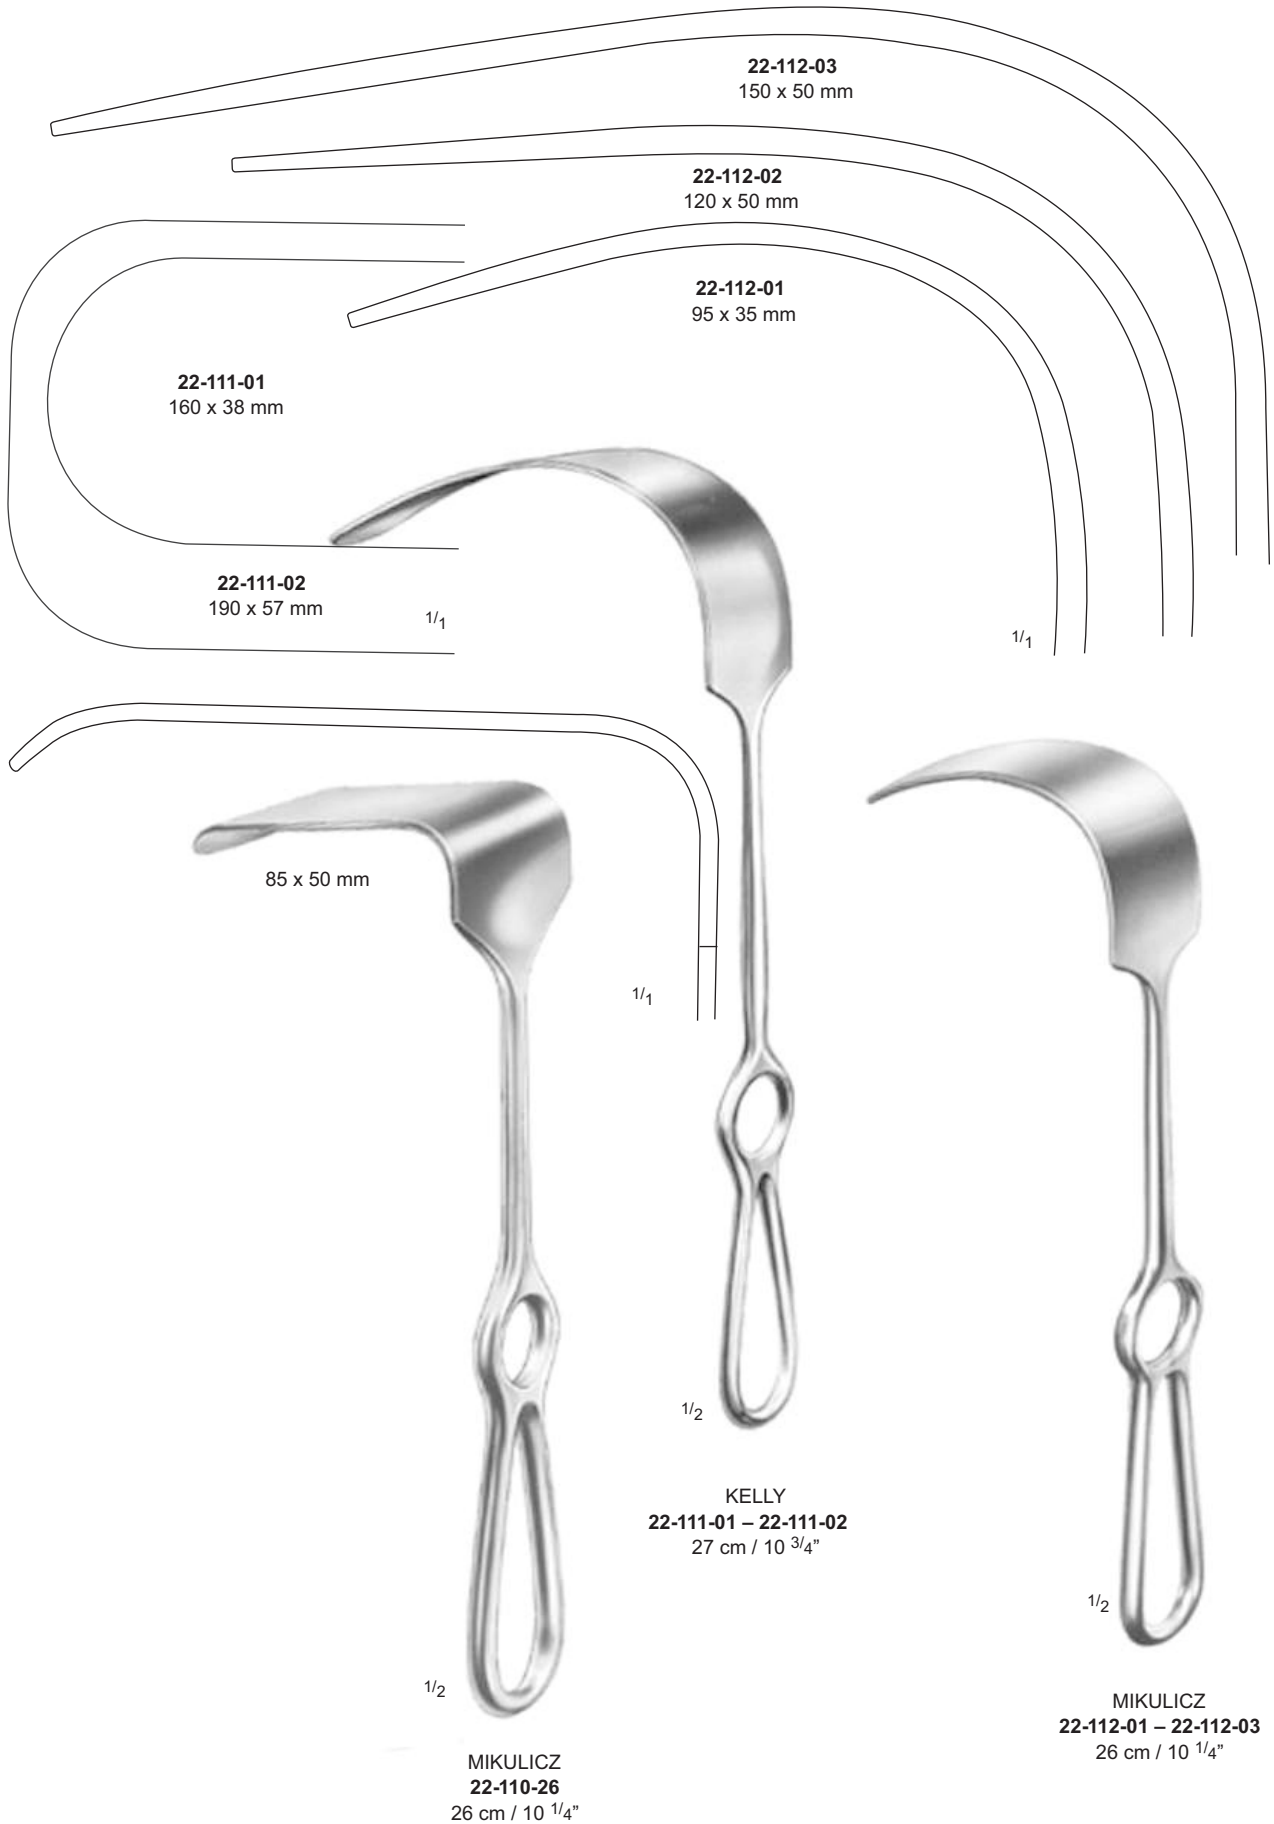

# Retractors

Retractors, Vein Hooks

SEN MILLER  
22-001-16 – 22-002-16  
16 cm / 6 1/4"

RAGNELL - DAVIS  
22-005-16  
16 cm / 6 1/4"

CUSHING  
22-003-08 – 22-003-18  
20 cm / 8"

CUSHING  
22-004-08 – 22-004-18  
24 cm / 9 1/2"

22-096-01 Fig 1 = 26 cm / 10 1/4"

22-096-02 Fig 2 = 28 cm / 11"

RICHARDSON  
22-097-01 – 22-097-03  
24 cm / 9 1/2"

RICHARDSON  
22-097-04  
24 cm / 9 1/2"

KELLY  
22-102-26  
26 cm / 10 1/4"

Retractors

| a<br>mm | b<br>mm | Slightly<br>Concave | Medium<br>Hollow |
|---------|---------|---------------------|------------------|
| 55      | 35      | 22-098-01           | 22-099-01        |
| 85      | 35      | 22-098-02           | 22-099-02        |
| 115     | 35      | 22-098-03           | 22-099-03        |
| 55      | 45      | 22-098-04           | 22-099-04        |
| 85      | 45      | 22-098-05           | 22-099-05        |
| 115     | 45      | 22-098-06           | 22-099-06        |
| 160     | 45      | 22-098-07           | 22-099-07        |
| 55      | 60      | 22-098-08           | 22-099-08        |
| 85      | 60      | 22-098-09           | 22-099-09        |
| 115     | 60      | 22-098-10           | 22-099-10        |
| 160     | 60      | 22-098-11           | 22-099-11        |

Retractors

CORYLLOS  
22-105-01 – 22-105-03  
24 cm / 9 1/2"

1/2

BRUNNER  
22-108-01 – 22-108-07  
25 cm / 10"

1/2

Splanchnic Retractors

Splanchnic Retractors

Deaver Retractors

DEAVER  
22-117-01  
18 cm / 7"

DEAVER  
22-117-02  
22 cm / 8 3/4"

DEAVER  
22-117-03  
23 cm / 9"

DEAVER  
22-117-04  
30 cm / 12"

DEAVER  
22-117-05  
33 cm / 13"

DEAVER  
22-118-06  
35 cm / 13 3/4"

Deaver Retractors