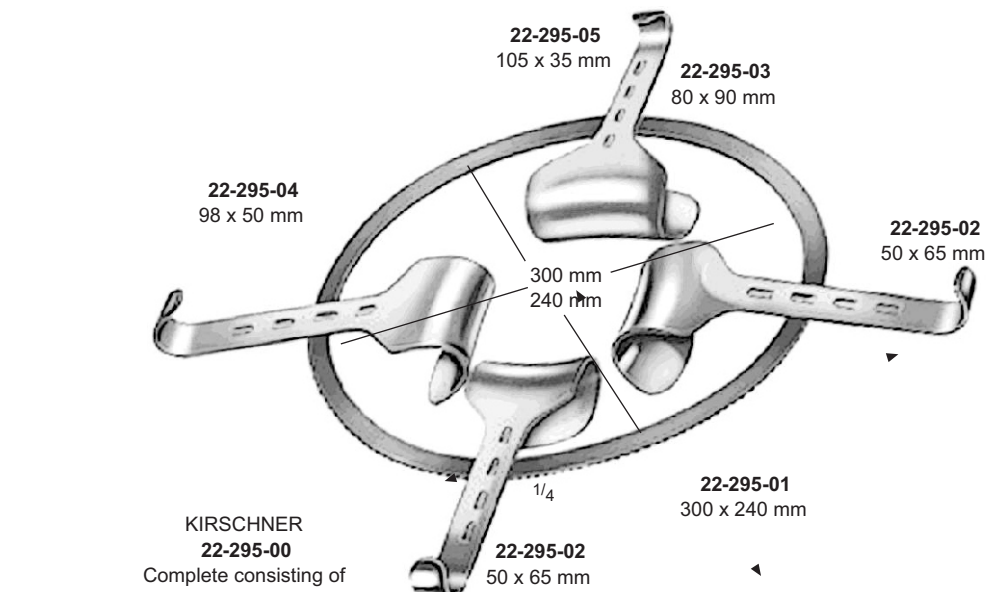

BECKMANN-ADSON  
22-186-01 – 22-187-02  
31 cm / 12 1/4"  
4 x 4 teeth

22-186-01  
Sharp

22-087-01  
Blunt

22-186-02  
Sharp

22-187-02  
Blunt

Abdominal Retractors

**RICARD**  
**22-259-00** – 28 cm / 11"  
**22-259-07** – 30 cm / 12"  
complete

Abdominal Retractors

Abdominal Retractors

Abdominal Retractors

- KIRSCHNER  
22-285-00**  
Complete with
- 22-285-01** 1 Frame rigid - 240 x 240 mm
  - 22-285-02** 2 Hook on retractors, 65 x 50 mm
  - 22-285-03** 2 Hook on Retractors, 55 x 40 mm

- KIRSCHNER  
22-295-00**  
Complete consisting of
- 22-295-01** 1 Frame, 300 x 240 mm
  - 22-295-02** 3 hook-on retractors, 50 x 65 mm
  - 22-295-03** 1 retractor, 80 x 90 mm
  - 22-295-04** 1 retractor, 98 x 50 mm
  - 22-295-05** 1 retractor, 105 x 35 mm