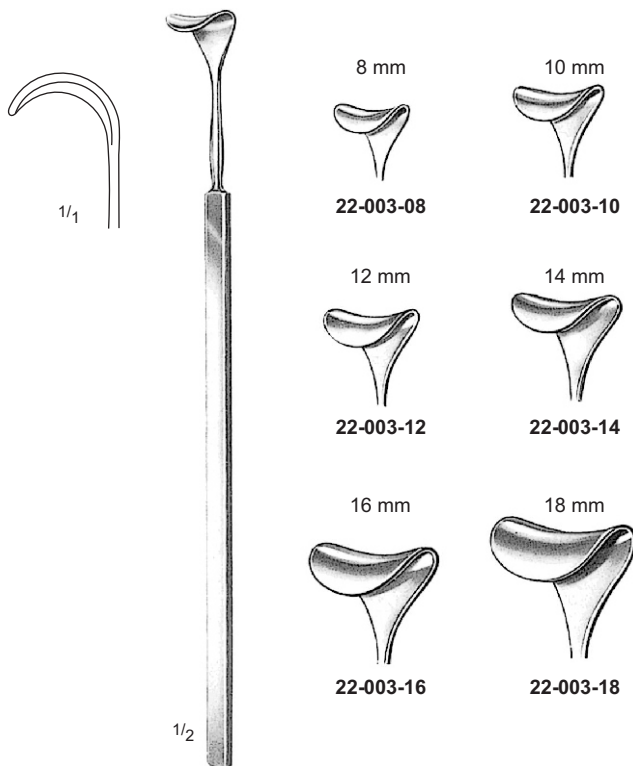

# Retractors

Retractors, Vein Hooks

SEN MILLER  
22-001-16 – 22-002-16  
16 cm / 6 1/4"

RAGNELL - DAVIS  
22-005-16  
16 cm / 6 1/4"

CUSHING  
22-003-08 – 22-003-18  
20 cm / 8"

CUSHING  
22-004-08 – 22-004-18  
24 cm / 9 1/2"

Hooks and Retractors

**GRAEFE**  
22-008-16 – 22-009-16  
16 cm / 6 1/4"

22-010-01 – 22-010-04  
16 cm / 6 1/4"

**GILLIES**  
22-012-19 – 22-013-19  
19 cm / 7 1/2"

**O'CONNOR**  
22-014-16  
16 cm / 6 1/4"

**GUTHRIE**  
22-025-16 – 22-026-16  
16 cm / 6 1/4"

22-027-16  
16 cm / 6 1/4"

Retractors

22-034-01 – 22-034-04  
16.5 cm / 6 1/2"

22-035-01 – 22-035-04  
16.5 cm / 6 1/2"

MINI-LANGENBECK  
22-036-10 – 22-036-22  
16 cm / 6 1/4"

FARABEU  
22-046-12 – Set of 2  
12 cm / 4 3/4"

Fig. 2 = 27 x 16 mm  
Fig. 1 = 23 x 16 mm

Fig. 1 = 26 x 16 mm  
Fig. 2 = 30 x 16 mm

FARABEU  
22-047-15 – Set of 2  
15 cm / 6"

Fig. 2 = 25 x 15 mm  
Fig. 1 = 21 x 15 mm