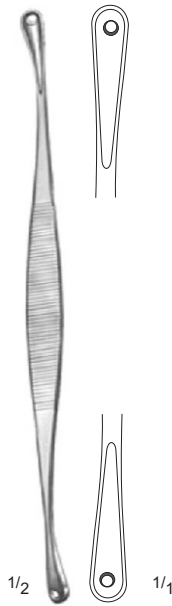

DERMATOLOGY

Fing Ring Cutters, Comedo Extractors

26-003-01
Spare Saw
Blade Only

1/2

26-003-16
16 cm / 6 1/4"

26-005-01
Spare Saw
Blade Only

1/2

26-004-16
16 cm / 6 1/4"

1/2

SAALFELD
26-006-11
11 cm / 4 1/2"

1/2

SAALFELD
26-007-15
15 cm / 6"

1/2 1/1

UNNA
26-008-14
14 cm / 5 1/2"

1/2 1/1

UNNA
26-009-14
14 cm / 5 1/2"

1/2

UNNA
26-010-15 – 26-010-20

1/1
Hole ø 1 mm
26-010-10

Hole ø 1.5 mm
26-010-15

Hole ø 2 mm
26-010-20

1/2

UNNA VIDAL
26-011-00

Skin Punches, Hooklets, Currettes, Nail Pulling Forceps

Nail Scissors, Cuticle Nippers, Nail Nippers

1/2

26-104-10
10.5 cm / 4 1/4"

1/2

26-106-11 – 11 cm / 4 1/2"
26-106-13 – 13 cm / 5"

1/2

TURNBULL
26-107-11 – 11.5 cm / 4 1/2"
26-107-13 – 13 cm / 5"

1/2