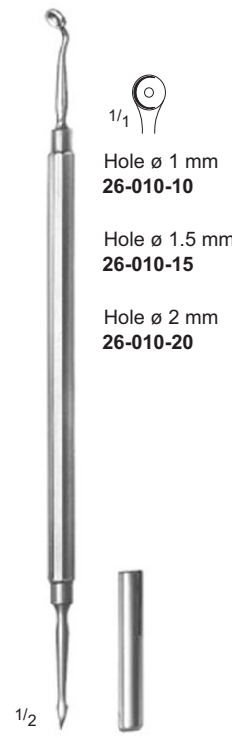

DERMATOLOGY

Fing Ring Cutters, Comedo Extractors

26-003-01
Spare Saw
Blade Only

1/2

26-003-16
16 cm / 6 1/4"

26-005-01
Spare Saw
Blade Only

1/2

26-004-16
16 cm / 6 1/4"

1/2

SAALFELD
26-006-11
11 cm / 4 1/2"

1/2

SAALFELD
26-007-15
15 cm / 6"

1/2 1/1

UNNA
26-008-14
14 cm / 5 1/2"

1/2 1/1

UNNA
26-009-14
14 cm / 5 1/2"

1/2

UNNA
26-010-15 – 26-010-20

1/1
Hole ø 1 mm
26-010-10

Hole ø 1.5 mm
26-010-15

Hole ø 2 mm
26-010-20

1/2

UNNA VIDAL
26-011-00

Skin Punches, Hooklets, Currettes, Nail Pulling Forceps

Nail Scissors, Cuticle Nippers, Nail Nippers

1/2

26-104-10
10.5 cm / 4 1/4"

1/2

26-106-11 – 11 cm / 4 1/2"
26-106-13 – 13 cm / 5"

1/2

TURNBULL
26-107-11 – 11.5 cm / 4 1/2"
26-107-13 – 13 cm / 5"

1/2