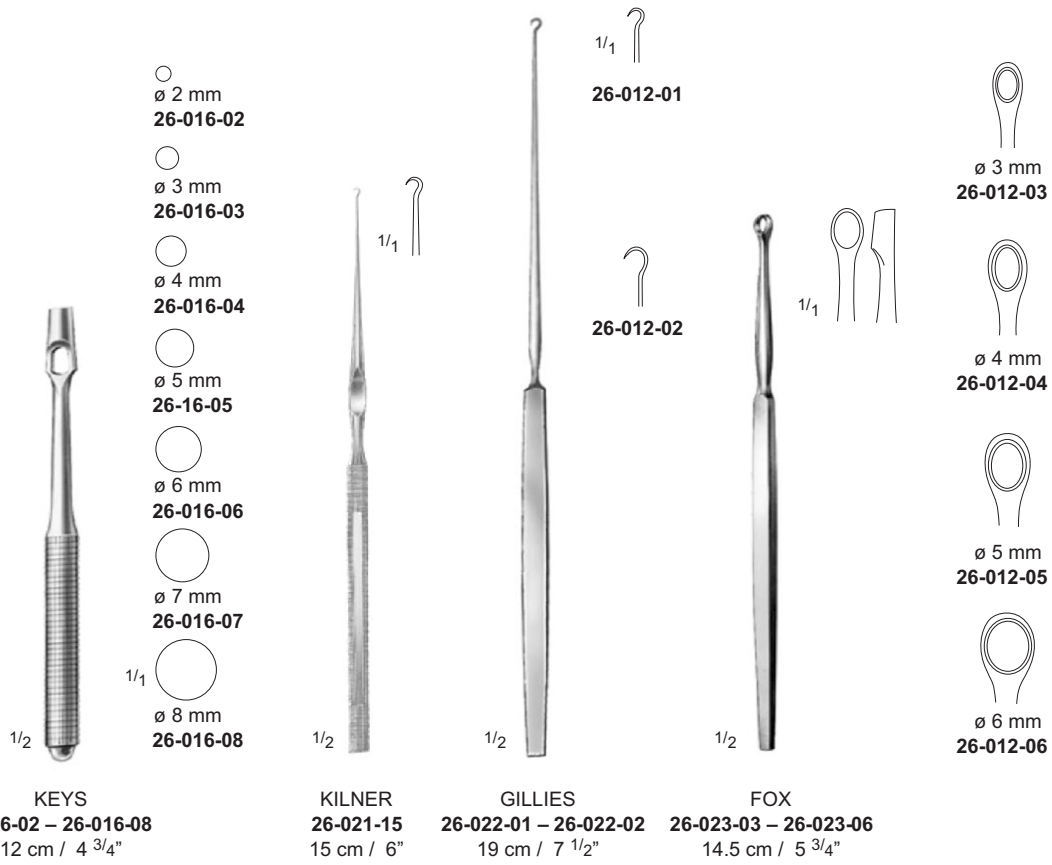

1/2

UNNA
26-010-15 – 26-010-20

1/1
Hole ø 1 mm
26-010-10

Hole ø 1.5 mm
26-010-15

Hole ø 2 mm
26-010-20

1/2

UNNA VIDAL
26-011-00

Skin Punches, Hooklets, Currettes, Nail Pulling Forceps

Nail Scissors, Cuticle Nippers, Nail Nippers

1/2

26-104-10
10.5 cm / 4 1/4"

1/2

26-106-11 – 11 cm / 4 1/2"
26-106-13 – 13 cm / 5"

1/2

TURNBULL
26-107-11 – 11.5 cm / 4 1/2"
26-107-13 – 13 cm / 5"

1/2

26-108-13
13 cm / 5"

1/2

26-109-14 – 14 cm / 5 1/2"
26-109-16 – 16 cm / 6 1/4"

1/2

26-110-14
14 cm / 5 1/2"

1/2

26-111-11 – 11 cm / 4 1/2"
26-111-13 – 13 cm / 5"
26-111-15 – 15 cm / 6"

1/2