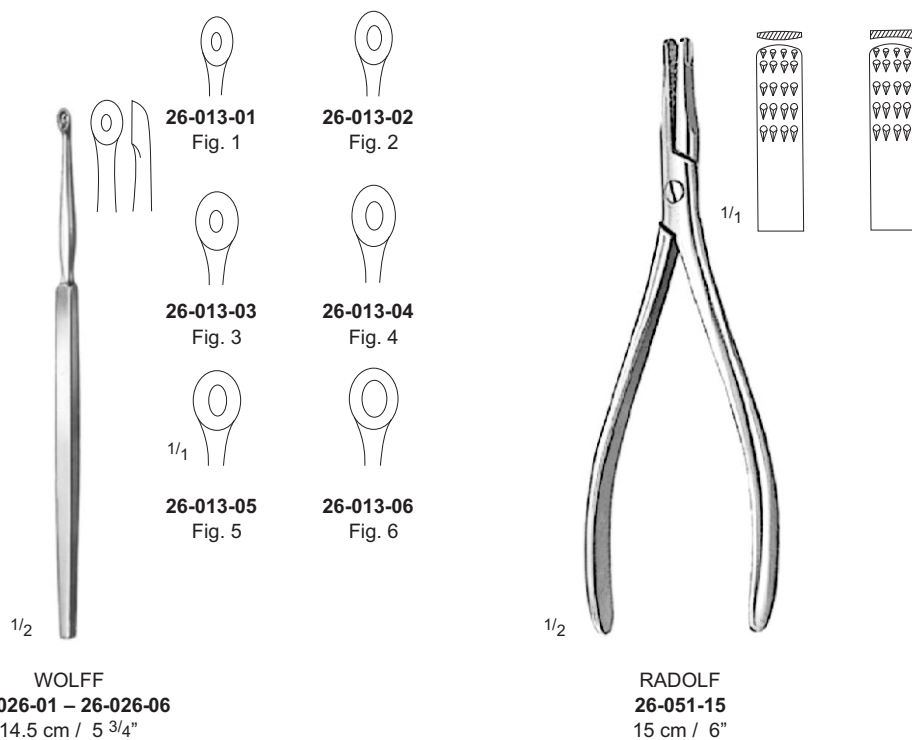

DERMATOLOGY

Fing Ring Cutters, Comedo Extractors

26-003-01
Spare Saw
Blade Only

1/2

26-003-16
16 cm / 6 1/4"

26-005-01
Spare Saw
Blade Only

1/2

26-004-16
16 cm / 6 1/4"

1/2

UNNA
26-010-15 – 26-010-20

1/1
Hole ø 1 mm
26-010-10

Hole ø 1.5 mm
26-010-15

Hole ø 2 mm
26-010-20

1/2

UNNA VIDAL
26-011-00

Skin Punches, Hooklets, Currettes, Nail Pulling Forceps

Nail Scissors, Cuticle Nippers, Nail Nippers

1/2

26-104-10
10.5 cm / 4 1/4"

1/2

26-106-11 – 11 cm / 4 1/2"
26-106-13 – 13 cm / 5"

1/2

TURNBULL
26-107-11 – 11.5 cm / 4 1/2"
26-107-13 – 13 cm / 5"

1/2

26-108-13
13 cm / 5"

1/2

26-109-14 – 14 cm / 5 1/2"
26-109-16 – 16 cm / 6 1/4"

1/2

26-110-14
14 cm / 5 1/2"

1/2

26-111-11 – 11 cm / 4 1/2"
26-111-13 – 13 cm / 5"
26-111-15 – 15 cm / 6"

1/2